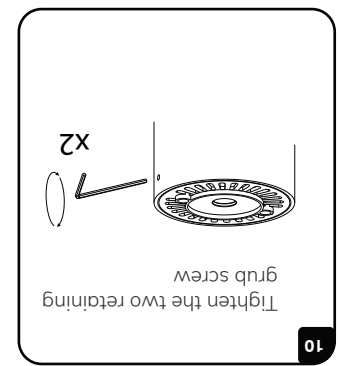

enigma

t.01420 473 889
e.sales@enigmalighting.com
www.enigmalighting.com

Product: Tubular Fixed Pendant
Light Source: LUMILEDS COB

- WARNING [1]** The safety of this fixture is guaranteed only if you comply with these instructions; remember to conserve in a safe place.
- [2] When installing the system, strictly comply with all regulations on installation in force.
- [3] Installation should be carried out by a qualified electrician.
- [4] This luminaire is for indoor use only.
- [5] The light source of this luminaire is not replaceable; when the light source reaches its end of life the whole luminaire shall be replaced.
- [6] The external flexible cable or cord of this luminaire cannot be replaced; if the cord is damaged, the luminaire shall be destroyed.
- [7] Use appropriate fixings for ceiling type. NB: Fixings not included.