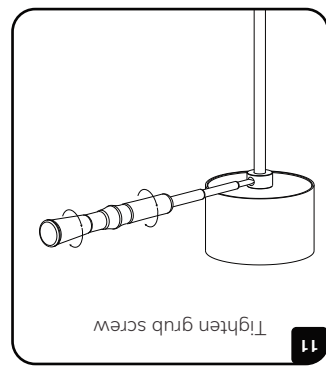

enigma

t.01420 473 889
e.sales@enigmalighting.com
www.enigmalighting.com

Product: Tubular Fixed Pendant
Light Source: LUMILEDS COB

- WARNING [1]** The safety of this fixture is guaranteed only if you comply with these instructions; remember to conserve in a safe place.
- [2] When installing the system, strictly comply with all regulations on installation in force.
- [3] Installation should be carried out by a qualified electrician.
- [4] This luminaire is for indoor use only.
- [5] The light source of this luminaire is not replaceable; when the light source reaches its end of life the whole luminaire shall be replaced.
- [6] The external flexible cable or cord of this luminaire cannot be replaced; if the cord is damaged, the luminaire shall be destroyed.
- [7] Use appropriate fixings for ceiling type. NB: Fixings not included.