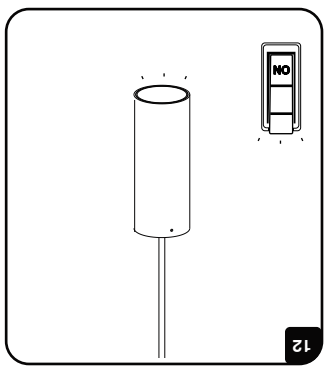

enigma

t.01420 473 889
e.sales@enigmalighting.com
www.enigmalighting.com

Product: Tubular Fixed Pendant
Light Source: LUMILEDS COB

- WARNING [1]** The safety of this fixture is guaranteed only if you comply with these instructions; remember to conserve in a safe place.
- [2] When installing the system, strictly comply with all regulations on installation in force.
- [3] Installation should be carried out by a qualified electrician.
- [4] This luminaire is for indoor use only.
- [5] The light source of this luminaire is not replaceable; when the light source reaches its end of life the whole luminaire shall be replaced.
- [6] The external flexible cable or cord of this luminaire cannot be replaced; if the cord is damaged, the luminaire shall be destroyed.
- [7] Use appropriate fixings for ceiling type. NB: Fixings not included.