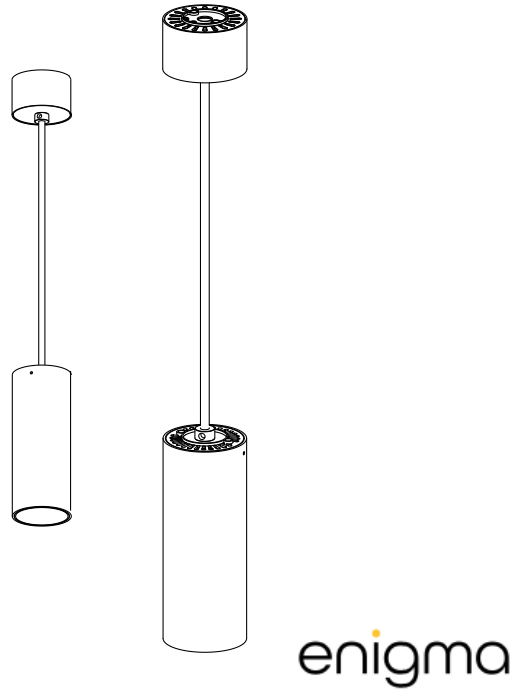

enigma

t.01420 473 889
e.sales@enigmalighting.com
www.enigmalighting.com

Product: Tubular Fixed Pendant
Light Source: LUMILEDS COB

- WARNING [1]** The safety of this fixture is guaranteed only if you comply with these instructions; remember to conserve in a safe place.
- [2] When installing the system, strictly comply with all regulations on installation in force.
- [3] Installation should be carried out by a qualified electrician.
- [4] This luminaire is for indoor use only.
- [5] The light source of this luminaire is not replaceable; when the light source reaches its end of life the whole luminaire shall be replaced.
- [6] The external flexible cable or cord of this luminaire cannot be replaced; if the cord is damaged, the luminaire shall be destroyed.
- [7] Use appropriate fixings for ceiling type. NB: Fixings not included.